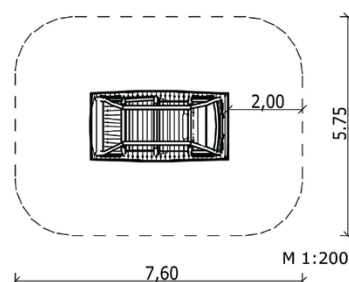

1.70 Springer «Bus»

Measures:

Length: ~ 3.6 m
 Width: ~ 1.75 m
 Height (platform): ~ 0.45 m
 Height (total): ~ 1.8 m
 3 Benches
 1 Rotating steering wheel
 4 Springs (yellow)
 4 Ground anchors
 coloured design

i Notice:

Foundation required:
 sand, bark, wood chips, gravel

Foundation not required:
 topsoil, turf

Last update: 12/2020

	1 – Rocking equipment
	3 – 12 years
	~ 6 children
	0.45 m
	from 3
	42.0 m ²
	~ 1200 kg; biggest ~ 1140 kg
	2 installers at 4 h; + equipment
	if nec. 4
	4 GA; if nec. 0.3 m ³ (dep. on soil type)